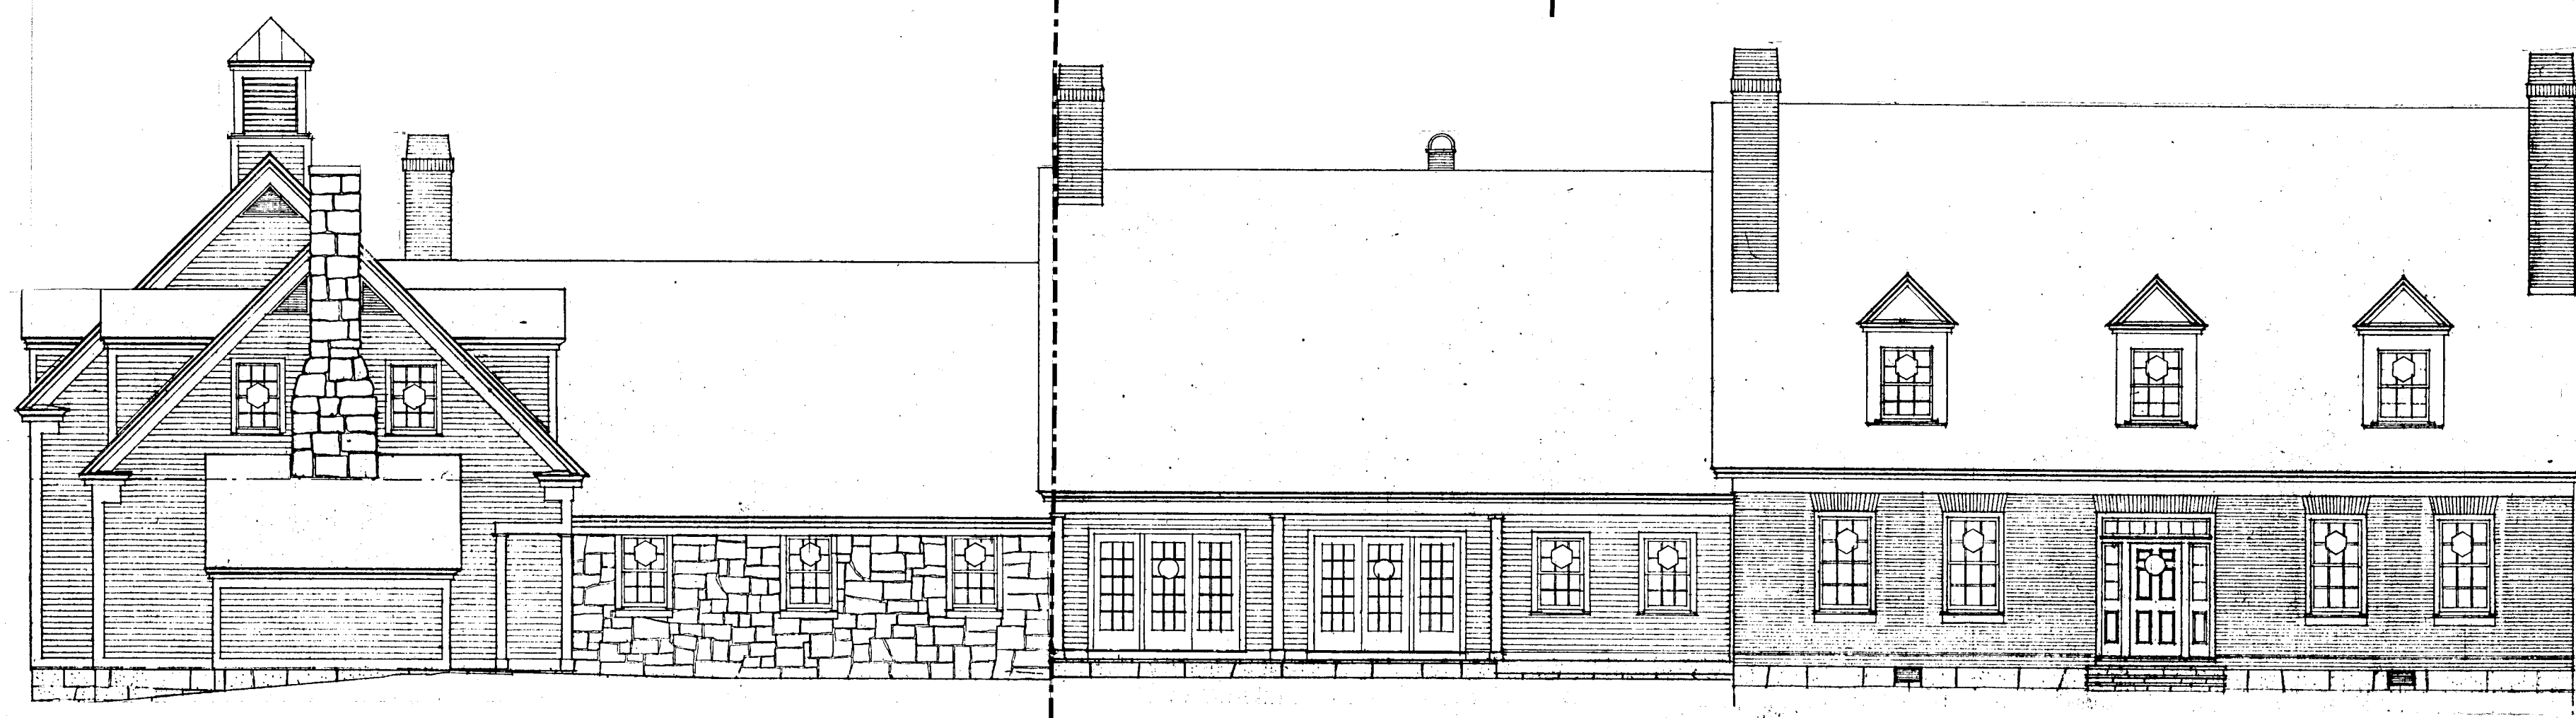

SOUTH ELEVATION

NORTH ELEVATION

UPPER LEVEL: EAST

MAIN LEVEL

UPPER LEVEL: WEST

40'

Revisions

Date
11.18.00

ERTEL ASSOCIATES
WOODSTOCK, VERMONT
ARCHITECTS
LANDSCAPE ARCHITECTS
PLANNERS

MILLER RESIDENCE
WEST WINDSOR, VERMONT

Scale
1/8" = 1'-0"

A.0.1