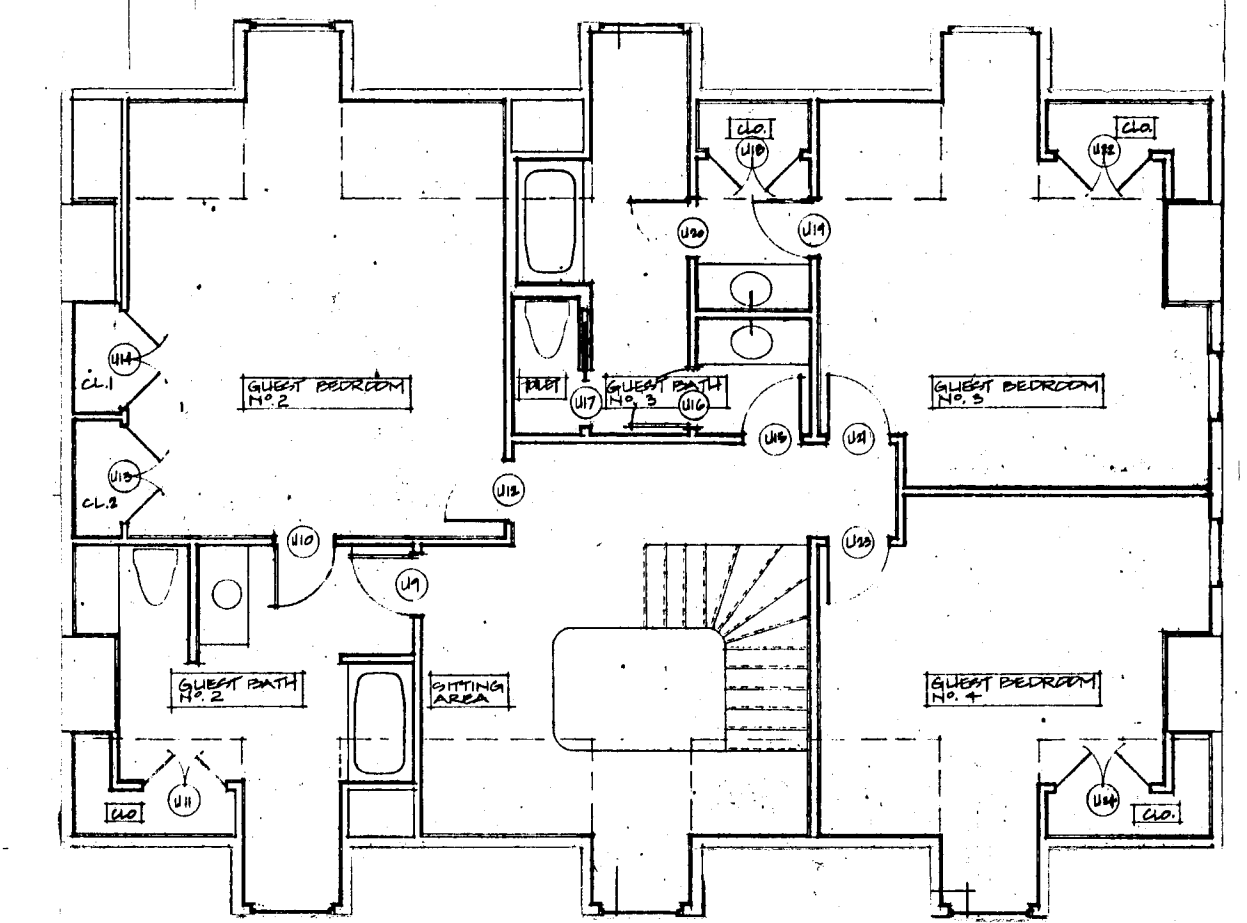

SOUTH ELEVATION

NORTH ELEVATION

UPPER LEVEL: EAST

MAIN LEVEL

UPPER LEVEL: WEST

40'

Revisions

Date
11.18.00

ERTEL ASSOCIATES
WOODSTOCK, VERMONT
ARCHITECTS
LANDSCAPE ARCHITECTS
PLANNERS

MILLER RESIDENCE
WEST WINDSOR, VERMONT

Scale
1/8" = 1'-0"

A.0.1