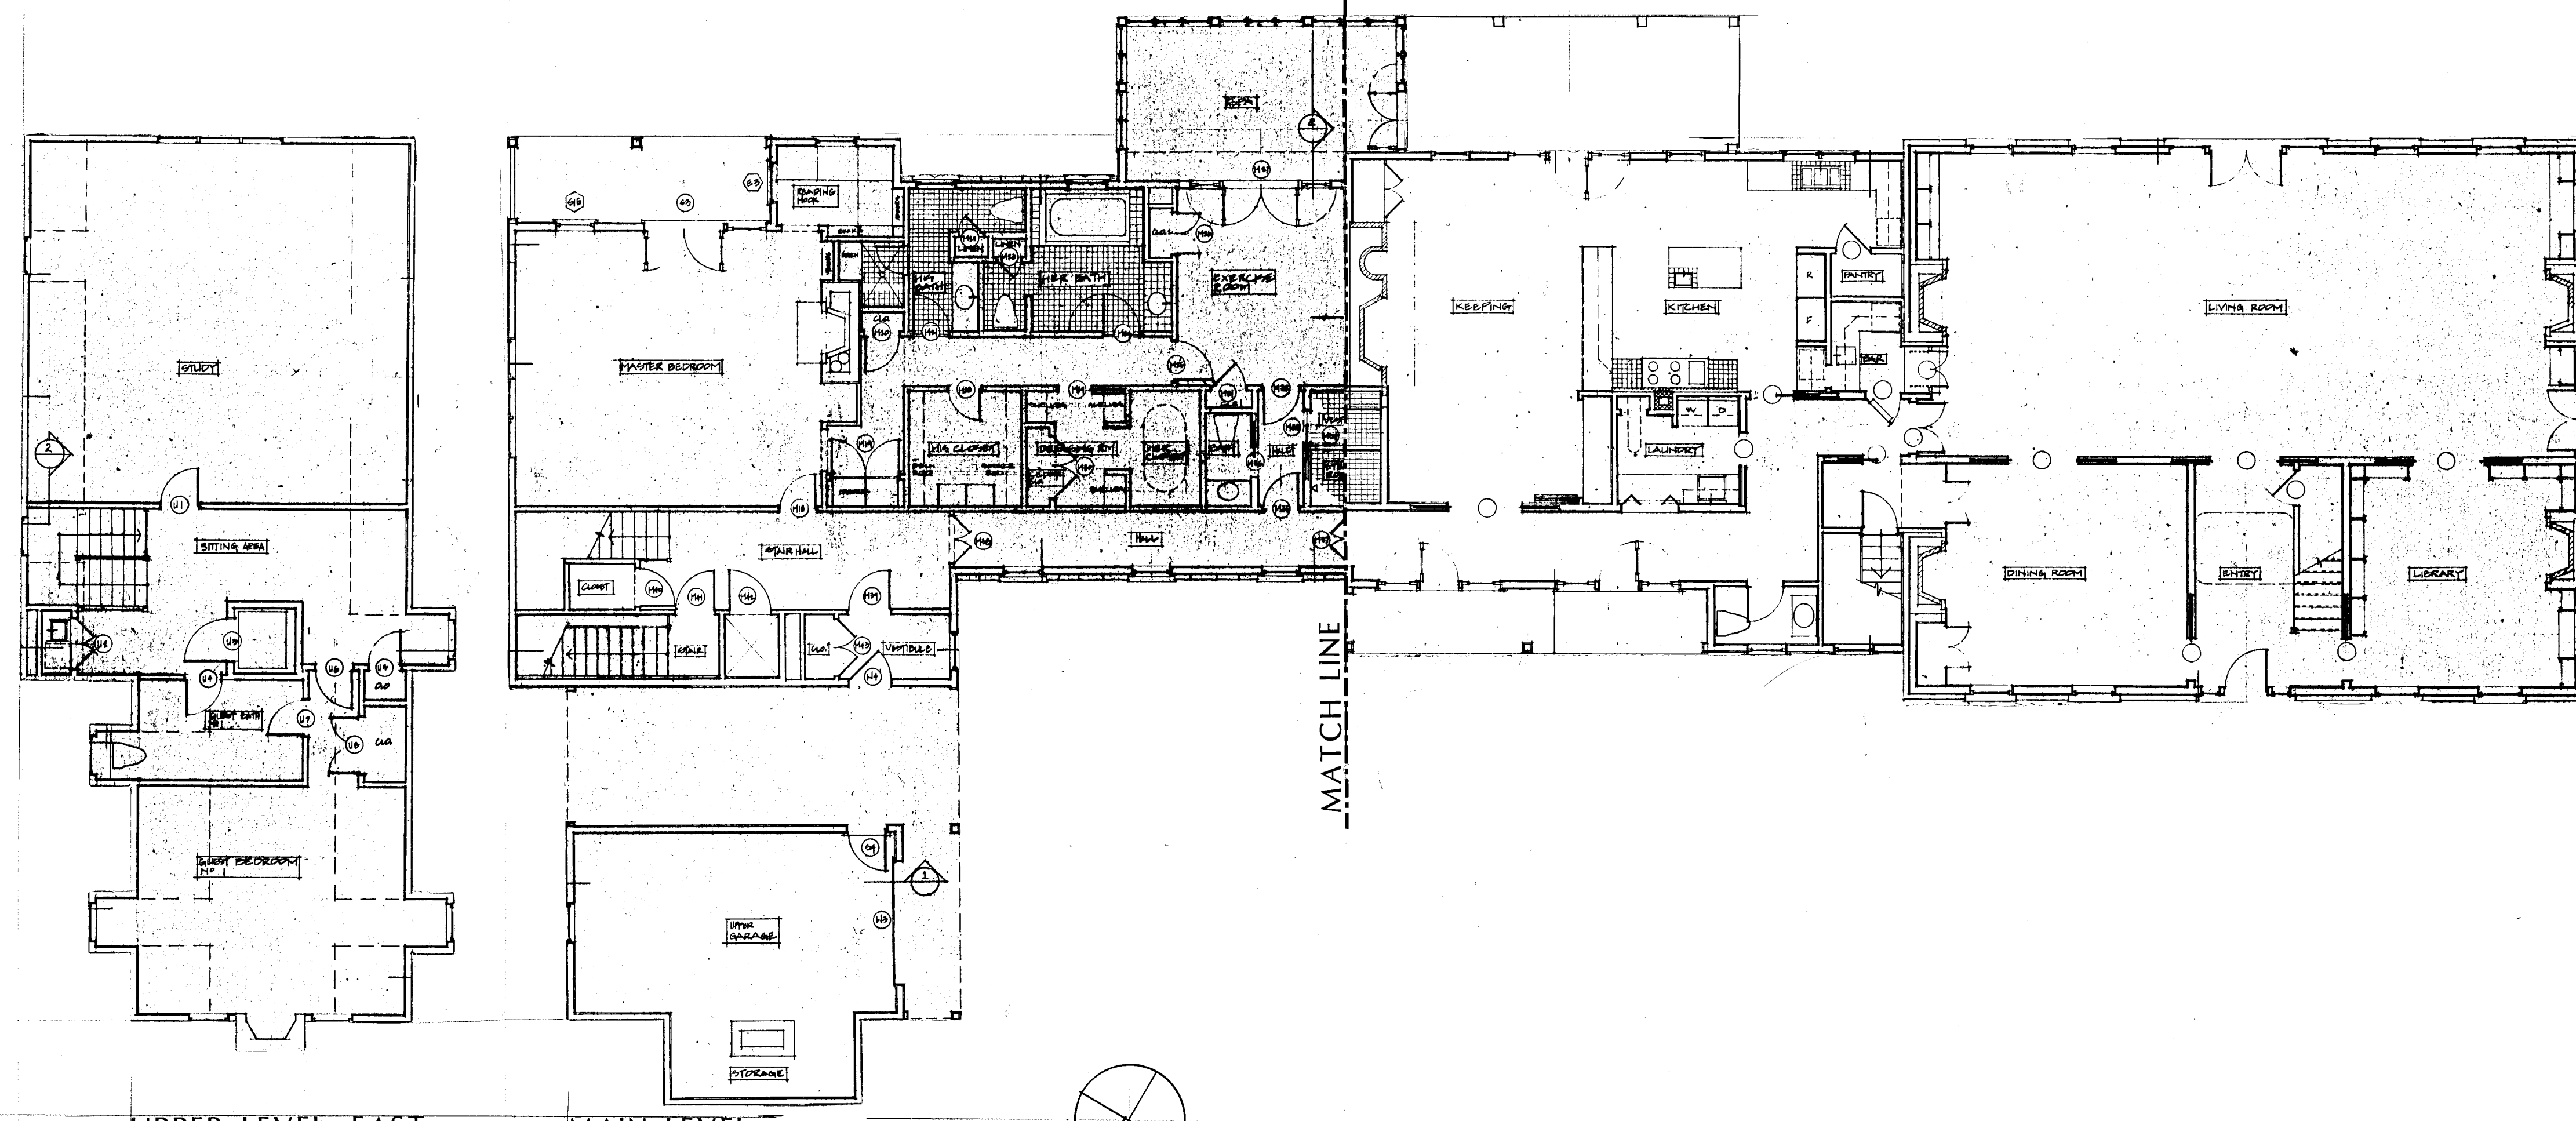

SOUTH ELEVATION

NORTH ELEVATION

UPPER LEVEL: EAST

MAIN LEVEL

UPPER LEVEL: WEST

40'

Revisions

Date
11.18.00

ERTEL ASSOCIATES
WOODSTOCK, VERMONT
ARCHITECTS
LANDSCAPE ARCHITECTS
PLANNERS

MILLER RESIDENCE
WEST WINDSOR, VERMONT

Scale
1/8" = 1'-0"

A.0.1