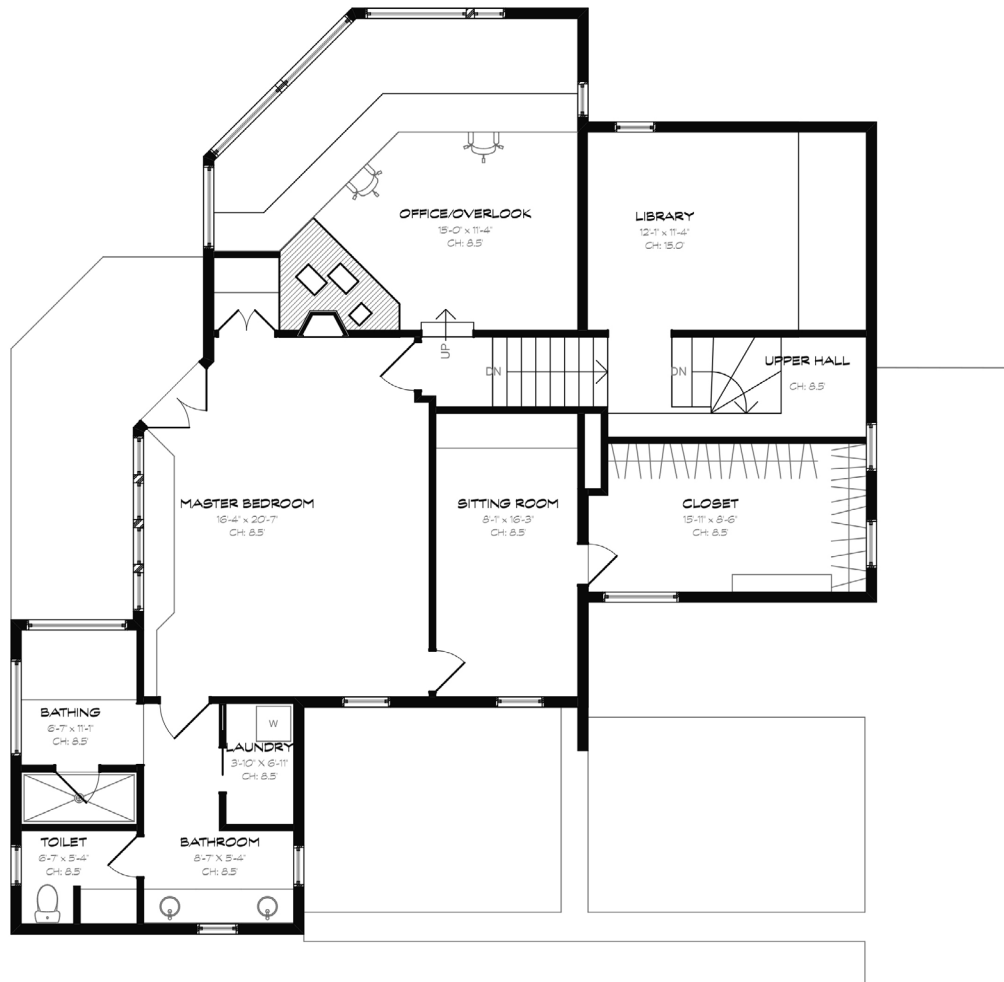

SANSUI
 "BEAUTIFUL VIEWS OF THE MOUNTAINS"
 OVERALL PLAN - MAIN LEVEL
 Scale: 1/16" = 1'-0"

SANSUI
MAIN HOUSE - LOWER LEVEL
Scale: 1/8" = 1'-0"

SANSUI
 MAIN HOUSE - MAIN LEVEL
 Scale: 1/8" = 1'-0"

SANSUI
 MAIN HOUSE - TOP LEVEL
 Scale: 1/8" = 1'-0"

SANSUI
GUEST HOUSE - MAIN LEVEL
Scale: 1/8" = 1'-0"

SANSUI
GUEST HOUSE - TOP LEVEL
Scale: 1/8" = 1'-0"