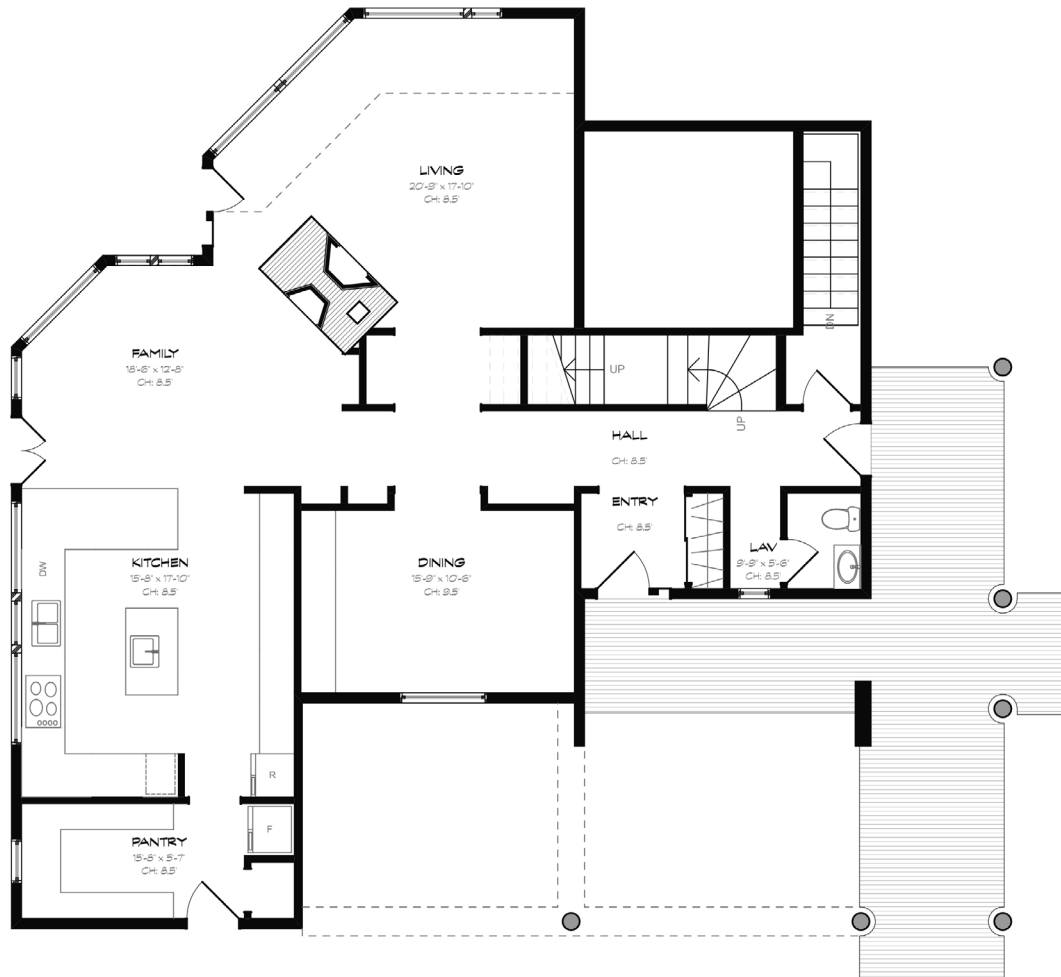

SANSUI
 "BEAUTIFUL VIEWS OF THE MOUNTAINS"
 OVERALL PLAN - MAIN LEVEL
 Scale: 1/16" = 1'-0"

SANSUI
MAIN HOUSE - LOWER LEVEL
Scale: 1/8" = 1'-0"

SANSUI
 MAIN HOUSE - MAIN LEVEL
 Scale: 1/8" = 1'-0"

SANSUI
 MAIN HOUSE - TOP LEVEL
 Scale: 1/8" = 1'-0"

SANSUI
GUEST HOUSE - MAIN LEVEL
Scale: 1/8" = 1'-0"

SANSUI
GUEST HOUSE - TOP LEVEL
Scale: 1/8" = 1'-0"