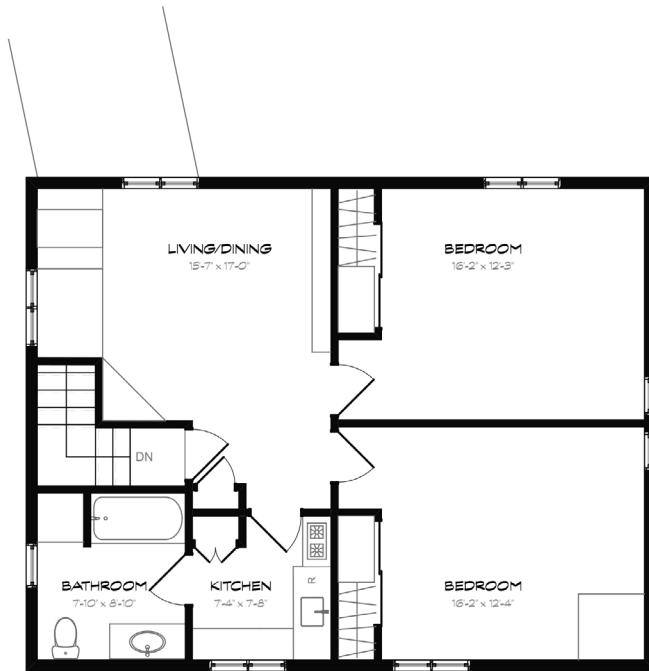

SANSUI
 "BEAUTIFUL VIEWS OF THE MOUNTAINS"
 OVERALL PLAN - MAIN LEVEL
 Scale: 1/16" = 1'-0"

SANSUI
MAIN HOUSE - LOWER LEVEL
Scale: 1/8" = 1'-0"

SANSUI
 MAIN HOUSE - MAIN LEVEL
 Scale: 1/8" = 1'-0"

SANSUI
 MAIN HOUSE - TOP LEVEL
 Scale: 1/8" = 1'-0"

SANSUI
GUEST HOUSE - MAIN LEVEL
Scale: 1/8" = 1'-0"

SANSUI
GUEST HOUSE - TOP LEVEL
Scale: 1/8" = 1'-0"