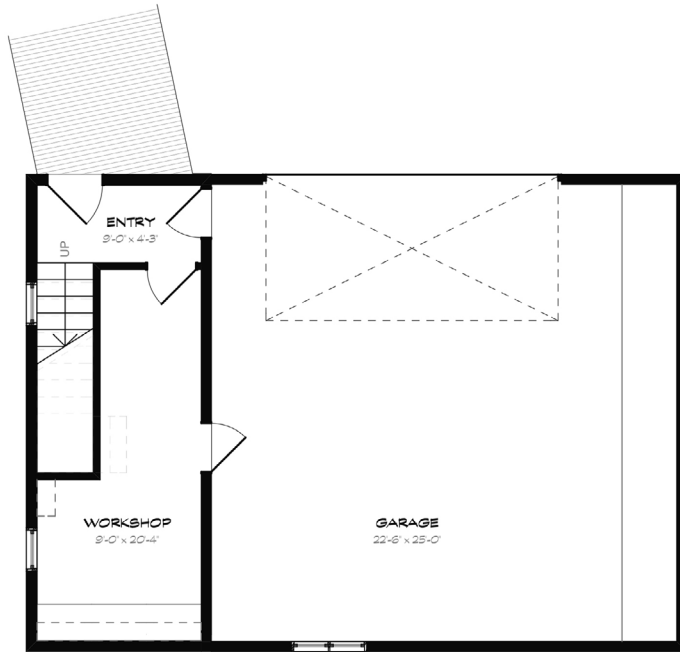

SANSUI
 "BEAUTIFUL VIEWS OF THE MOUNTAINS"
 OVERALL PLAN - MAIN LEVEL
 Scale: 1/16" = 1'-0"

SANSUI
MAIN HOUSE - LOWER LEVEL
Scale: 1/8" = 1'-0"

SANSUI
 MAIN HOUSE - MAIN LEVEL
 Scale: 1/8" = 1'-0"

SANSUI
 MAIN HOUSE - TOP LEVEL
 Scale: 1/8" = 1'-0"

SANSUI
GUEST HOUSE - MAIN LEVEL
Scale: 1/8" = 1'-0"

SANSUI
GUEST HOUSE - TOP LEVEL
Scale: 1/8" = 1'-0"