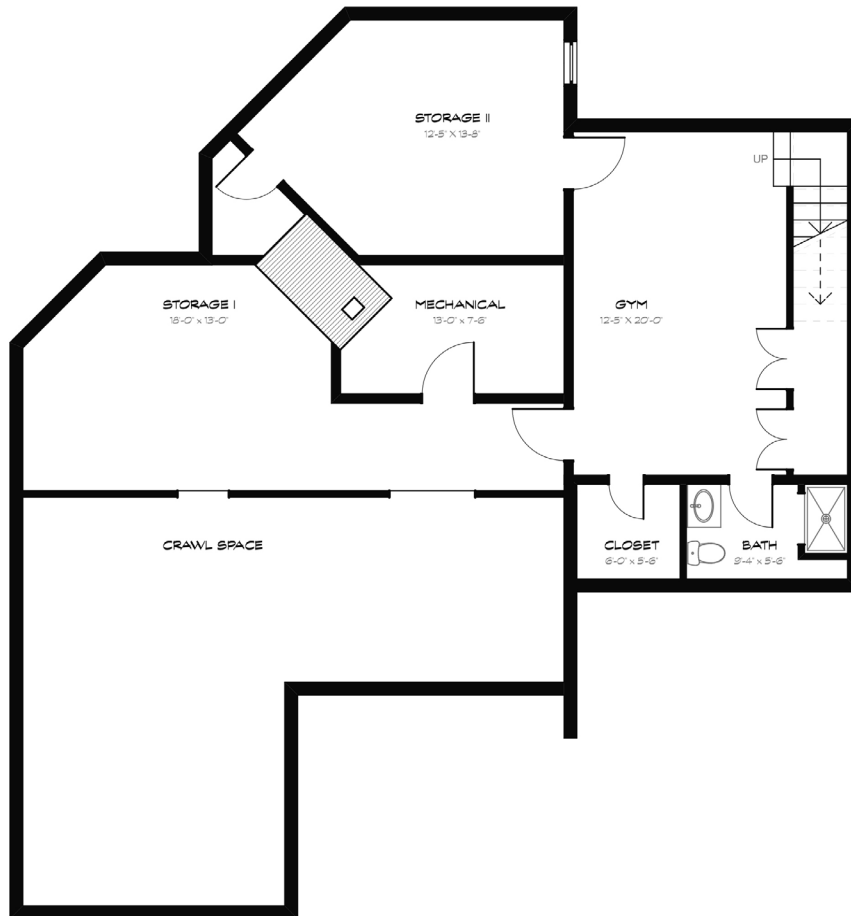

SANSUI
 "BEAUTIFUL VIEWS OF THE MOUNTAINS"
 OVERALL PLAN - MAIN LEVEL
 Scale: 1/16" = 1'-0"

SANSUI
MAIN HOUSE - LOWER LEVEL
Scale: 1/8" = 1'-0"

SANSUI
 MAIN HOUSE - MAIN LEVEL
 Scale: 1/8" = 1'-0"

SANSUI
 MAIN HOUSE - TOP LEVEL
 Scale: 1/8" = 1'-0"

SANSUI
GUEST HOUSE - MAIN LEVEL
Scale: 1/8" = 1'-0"

SANSUI
GUEST HOUSE - TOP LEVEL
Scale: 1/8" = 1'-0"